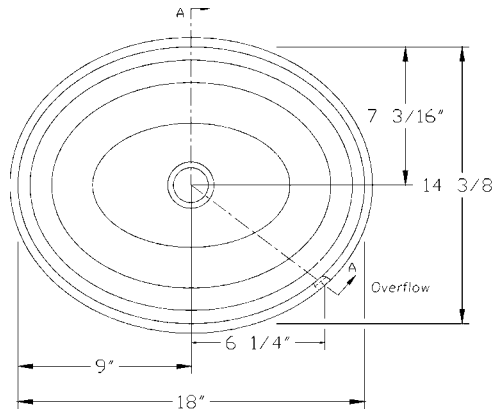

FEATURES

- 14-3/8" x 18" inside dimensions
- Made with DuPont CORIAN®
- Available with or without overflow
- Seam-Mount installation
- 10 year limited warranty

APPLICABLE STANDARDS

Specified model meets or exceeds the following:

- UPC
- CSI
- ANSI Z 124.3

Note: Lavatory bowl shown with inside bowl dimensions. For outside bowl dimensions add 1-1/16".

FINISHES/COLOR

- Product is available in standard matte or semi-gloss finish
- Refer below for color availability:

PRODUCT SPECIFICATION

The Lavanto® Laredo™ lavatory shall be 14-3/8" x 18". The lavatory shall be made with DuPont CORIAN® and or like substances which are cast filled acrylic, not coated or laminated, of composite construction meeting ANSI Z 124.3 1986, Type Six and FS WW-P-541E/GEN dated August 1, 1980. The lavatory shall be seam-mounted to the countertop. Lavatory shall meet attached performance characteristics. TFI Lavanto® lavatory _____ color; Model # _____.