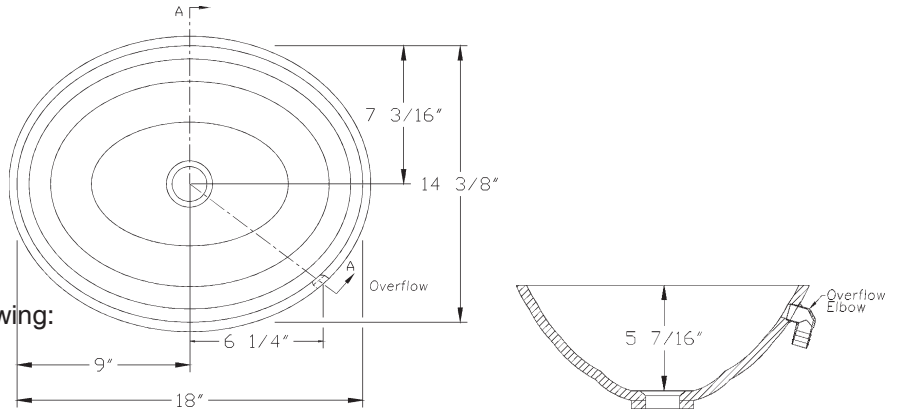

FEATURES

- 14-3/8" x 18" inside dimensions
- Made with DuPont CORIAN[®]
- Available with or without overflow
- Seam-Mount installation
- 10 year limited warranty

APPLICABLE STANDARDS

Specified model meets or exceeds the following:

- UPC
- CSI
- ANSI Z 124.3

Note: Lavatory bowl shown with inside bowl dimensions. For outside bowl dimensions add 1-1/16".

FINISHES/COLOR

- Product is available in standard matte or semi-gloss finish
- Refer below for color availability:

Note:

- * DuPont[™] Corian[®] Terra Collection
- ‡ DuPont[™] Corian[®] Illumination Series

PRODUCT SPECIFICATION

The Lavanto[®] Laredo[™] lavatory shall be 14-3/8" x 18". The lavatory shall be made with DuPont CORIAN[®] and or like substances which are cast filled acrylic, not coated or laminated, of composite construction meeting ANSI Z 124.3 1986, Type Six and FS WW-P-541E/GEN dated August 1, 1980. The lavatory shall be seam-mounted to the countertop. Lavatory shall meet attached performance characteristics.