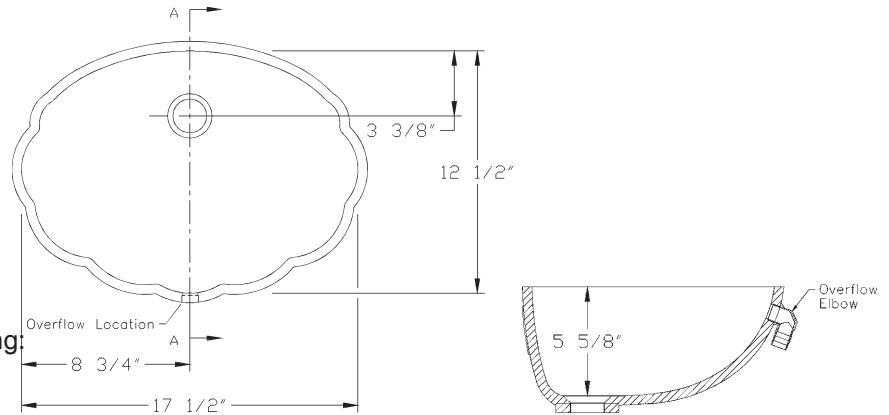

FEATURES

- 12-1/2" x 17-1/2" inside dimensions
- Made with DuPont CORIAN[®]
- Available with or without overflow
- Seam-Mount installation
- 10 year limited warranty

APPLICABLE STANDARDS

Specified model meets or exceeds the following:

- UPC
- CSI
- ANSI Z 124.3

Note: Lavatory bowl shown with inside bowl dimensions. For outside bowl dimensions add 1-1/16".

FINISHES/COLOR

- Product is available in standard matte or semi-gloss finish
- Refer below for color availability:

Note:

- * DuPont[™] Corian[®] Terra Collection
- ‡ DuPont[™] Corian[®] Illumination Series

PRODUCT SPECIFICATION

The Lavanto[®] Nantucket[™] lavatory shall be 12-1/2" x 17-1/2". The lavatory shall be made with DuPont CORIAN[®] and or like substances which are cast filled acrylic, not coated or laminated, of composite construction meeting ANSI Z 124.3 1986, Type Six and FS WW-P-541E/GEN dated August 1, 1980. The lavatory shall be seam-mounted to the countertop. Lavatory shall meet attached performance characteristics.