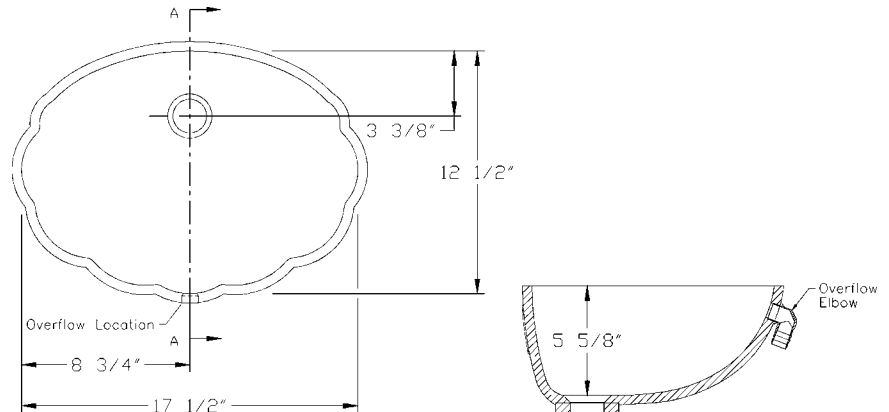

FEATURES

- 12-1/2" x 17-1/2" inside dimensions
- Made with DuPont CORIAN®
- Available with or without overflow
- Seam-Mount installation
- 10 year limited warranty

APPLICABLE STANDARDS

Specified model meets or exceeds the following:

- UPC
- CSI
- ANSI Z 124.3

Note: Lavatory bowl shown with inside bowl dimensions. For outside bowl dimensions add 1-1/16".

FINISHES/COLOR

- Product is available in standard matte or semi-gloss finish
- Refer below for color availability:

PRODUCT SPECIFICATION

The Lavanto® Nantucket™ lavatory shall be 12-1/2" x 17-1/2". The lavatory shall be made with DuPont CORIAN® and or like substances which are cast filled acrylic, not coated or laminated, of composite construction meeting ANSI Z 124.3 1986, Type Six and FS WW-P-541E/GEN dated August 1, 1980. The lavatory shall be seam-mounted to the countertop. Lavatory shall meet attached performance characteristics. TFI Lavanto® lavatory _____ color; Model # _____.