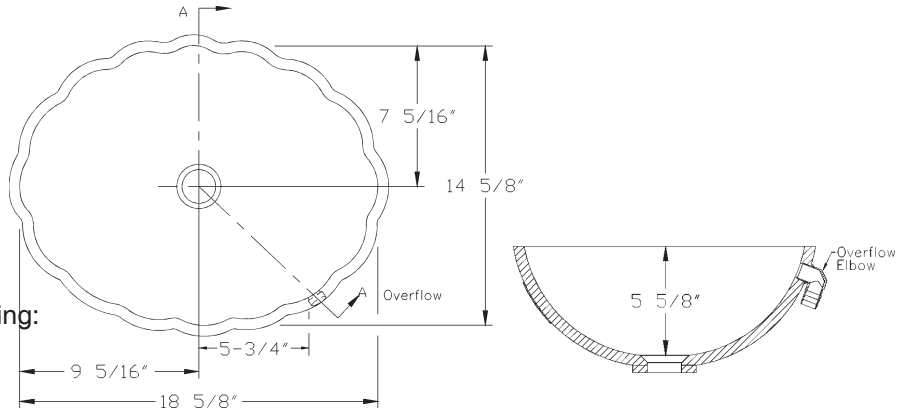

FEATURES

- 14-5/8 x 18-5/8" inside dimensions
- Made with DuPont CORIAN[®]
- Available with or without overflow
- Seam-Mount installation
- 10 year limited warranty

APPLICABLE STANDARDS

Specified model meets or exceeds the following:

- UPC
- CSI
- ANSI Z 124.3

Note: Lavatory bowl shown with inside bowl dimensions.
For outside bowl dimensions add 1-1/16".

FINISHES/COLOR

- Product is available in standard matte or semi-gloss finish
- Refer below for color availability:

Note:

- * DuPont[™] Corian[®] Terra Collection
- ‡ DuPont[™] Corian[®] Illumination Series

PRODUCT SPECIFICATION

The Lavanto[®] Manhattan[™] lavatory shall be 14-5/8 x 18-5/8". The lavatory shall be made with DuPont CORIAN[®] and or like substances which are cast filled acrylic, not coated or laminated, of composite construction meeting ANSI Z 124.3 1986, Type Six and FS WW-P-541E/GEN dated August 1, 1980. The lavatory shall be seam-mounted to the countertop. Lavatory shall meet attached performance characteristics.