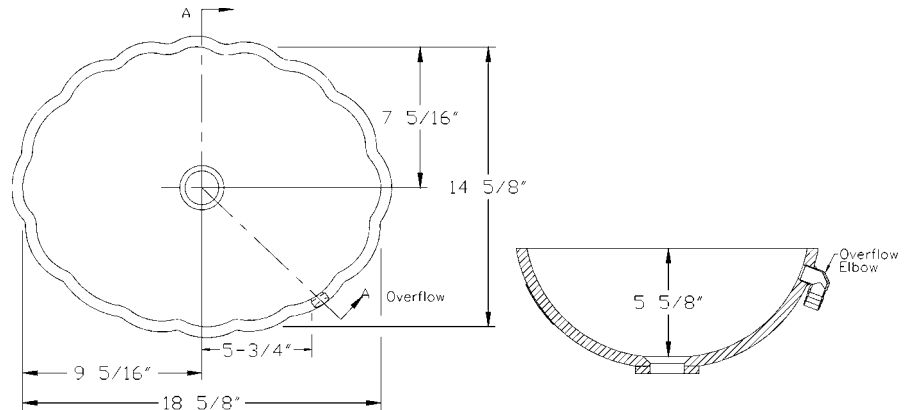

LAVATORY

FEATURES

- 14-5/8 x 18-5/8" inside dimensions
- Made with DuPont CORIAN®
- Available with or without overflow
- Seam-Mount installation
- 10 year limited warranty

APPLICABLE STANDARDS

Specified model meets or exceeds the following:

- UPC
- CSI
- ANSI Z 124.3

Note: Lavatory bowl shown with inside bowl dimensions. For outside bowl dimensions add 1-1/16".

FINISHES/COLOR

- Product is available in standard matte or semi-gloss finish
- Refer below for color availability:

PRODUCT SPECIFICATION

The Lavanto® Manhattan™ lavatory shall be 14-5/8 x 18-5/8". The lavatory shall be made with DuPont CORIAN® and or like substances which are cast filled acrylic, not coated or laminated, of composite construction meeting ANSI Z 124.3 1986, Type Six and FS WW-P-541E/GEN dated August 1, 1980. The lavatory shall be seam-mounted to the countertop. Lavatory shall meet attached performance characteristics. TFI Lavanto® lavatory _____ color; Model # _____.