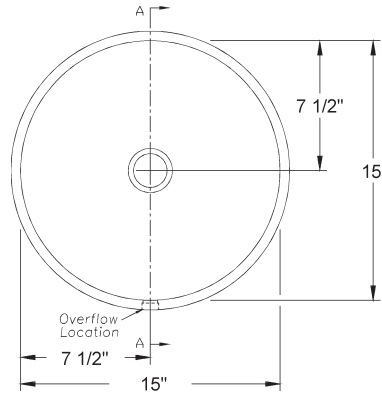

FEATURES

- 15" inside dimensions
- Made with DuPont CORIAN[®]
- Available with or without overflow
- Seam-Mount installation
- 10 year limited warranty

APPLICABLE STANDARDS

Specified model meets or exceeds the following:

- UPC
- CSI
- ANSI Z 124.3

Note: Lavatory bowl shown with inside bowl dimensions. For outside bowl dimensions add 1-1/16".

FINISHES/COLOR

- Product is available in standard matte or semi-gloss finish
- Refer below for color availability:

Note:

- * DuPont[™] Corian[®] Terra Collection
- ‡ DuPont[™] Corian[®] Illumination Series

PRODUCT SPECIFICATION

The Lavanto[®] Redondo[™] lavatory shall be 15". The lavatory shall be made with DuPont CORIAN[®] and or like substances which are cast filled acrylic, not coated or laminated, of composite construction meeting ANSI Z 124.3 1986, Type Six and FS WW-P-541E/GEN dated August 1, 1980. The lavatory shall be seam-mounted to the countertop. Lavatory shall meet attached performance characteristics.