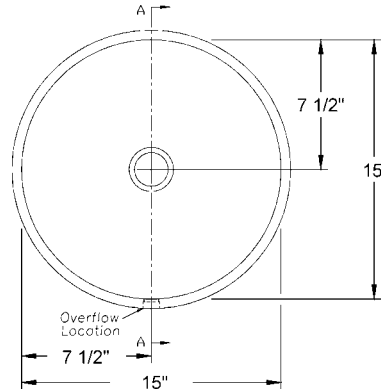

FEATURES

- 15" inside dimensions
- Made with DuPont CORIAN®
- Available with or without overflow
- Seam-Mount installation
- 10 year limited warranty

APPLICABLE STANDARDS

Specified model meets or exceeds the following:

- UPC
- CSI
- ANSI Z 124.3

Note: Lavatory bowl shown with inside bowl dimensions. For outside bowl dimensions add 1-1/16".

FINISHES/COLOR

- Product is available in standard matte or semi-gloss finish
- Refer below for color availability:

PRODUCT SPECIFICATION

The Lavanto® Redondo™ lavatory shall be 15". The lavatory shall be made with DuPont CORIAN® and or like substances which are cast filled acrylic, not coated or laminated, of composite construction meeting ANSI Z 124.3 1986, Type Six and FS WW-P-541E/GEN dated August 1, 1980. The lavatory shall be seam-mounted to the countertop. Lavatory shall meet attached performance characteristics. TFI Lavanto® lavatory _____ color; Model # _____.