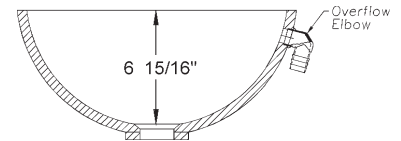

FEATURES

- 15" inside dimensions
- Made with DuPont CORIAN[®]
- Available with or without overflow
- Seam-Mount installation
- 10 year limited warranty

APPLICABLE STANDARDS

Specified model meets or exceeds the following:

- UPC
- CSI
- ANSI Z 124.3

Note: Lavatory bowl shown with inside bowl dimensions. For outside bowl dimensions add 1-1/16".

FINISHES/COLOR

- Product is available in standard matte or semi-gloss finish
- Refer below for color availability: