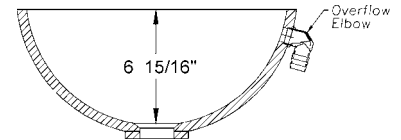

FEATURES

- 15" inside dimensions
- Made with DuPont CORIAN®
- Available with or without overflow
- Seam-Mount installation
- 10 year limited warranty

APPLICABLE STANDARDS

Specified model meets or exceeds the following:

- UPC
- CSI
- ANSI Z 124.3

Note: Lavatory bowl shown with inside bowl dimensions. For outside bowl dimensions add 1-1/16".

FINISHES/COLOR

- Product is available in standard matte or semi-gloss finish
- Refer below for color availability: