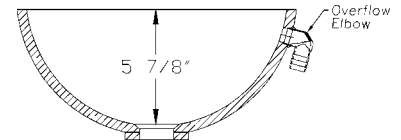

## FEATURES

- 13-1/2" inside dimensions
- Made with DuPont CORIAN®
- Available with or without overflow
- Seam-Mount installation
- 10 year limited warranty

## APPLICABLE STANDARDS

Specified model meets or exceeds the following:

- UPC
- CSI
- ANSI Z 124.3

Note: Lavatory bowl shown with inside bowl dimensions. For outside bowl dimensions add 1-1/16".