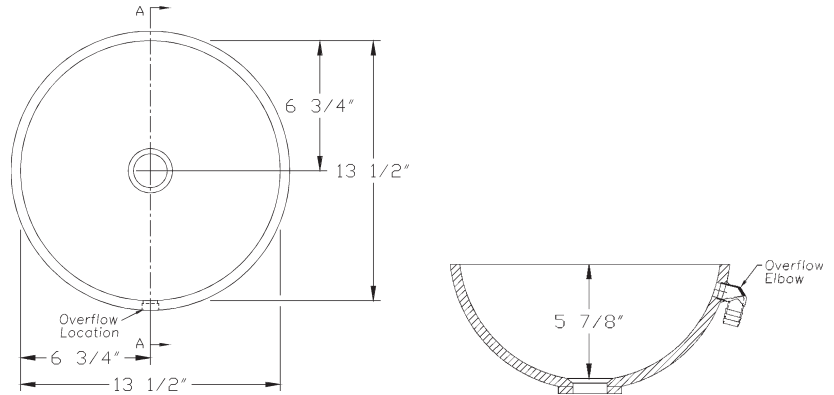

FEATURES

- 13-1/2" inside dimensions
- Made with DuPont CORIAN[®]
- Available with or without overflow
- Seam-Mount installation
- 10 year limited warranty

APPLICABLE STANDARDS

Specified model meets or exceeds the following:

- UPC
- CSI
- ANSI Z 124.3

Note: Lavatory bowl shown with inside bowl dimensions. For outside bowl dimensions add 1-1/16".

FINISHES/COLOR

- Product is available in standard matte or semi-gloss finish
- Refer below for color availability:

Note:

- * DuPont[™] Corian[®] Terra Collection
- ‡ DuPont[™] Corian[®] Illumination Series

PRODUCT SPECIFICATION

The Lavanto[®] Tahoe[™] lavatory shall be 13-1/2". The lavatory shall be made with DuPont CORIAN[®] and or like substances which are cast filled acrylic, not coated or laminated, of composite construction meeting ANSI Z 124.3 1986, Type Six and FS WW-P-541E/GEN dated August 1, 1980. The lavatory shall be seam-mounted to the countertop. Lavatory shall meet attached performance characteristics.