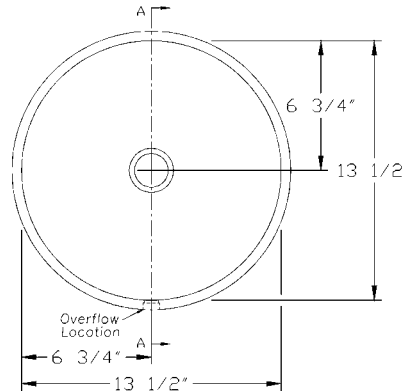

## FEATURES

- 13-1/2" inside dimensions
- Made with DuPont CORIAN®
- Available with or without overflow
- Seam-Mount installation
- 10 year limited warranty

## APPLICABLE STANDARDS

Specified model meets or exceeds the following:

- UPC
- CSI
- ANSI Z 124.3

Note: Lavatory bowl shown with inside bowl dimensions. For outside bowl dimensions add 1-1/16".

## PRODUCT SPECIFICATION

The Lavanto® Tahoe™ lavatory shall be 13-1/2". The lavatory shall be made with DuPont CORIAN® and or like substances which are cast filled acrylic, not coated or laminated, of composite construction meeting ANSI Z 124.3 1986, Type Six and FS WW-P-541E/GEN dated August 1, 1980. The lavatory shall be seam-mounted to the countertop. Lavatory shall meet attached performance characteristics. TFI Lavanto® lavatory \_\_\_\_\_ color; Model # \_\_\_\_\_.