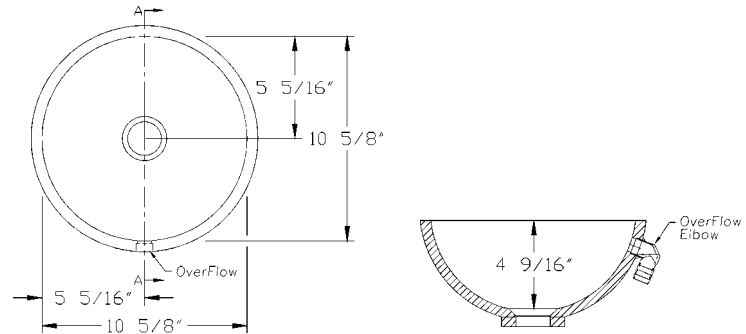

FEATURES

- 10-5/8" inside dimensions
- Made with DuPont CORIAN®
- Available with or without overflow
- Seam-Mount installation
- 10 year limited warranty

APPLICABLE STANDARDS

Specified model meets or exceeds the following:

- UPC
- CSI
- ANSI Z 124.3

Note: Lavatory bowl shown with inside bowl dimensions. For outside bowl dimensions add 1-1/16".

FINISHES/COLOR

- Product is available in standard matte or semi-gloss finish
- Refer below for color availability:

PRODUCT SPECIFICATION

The Lavanto® Milan™ lavatory shall be 10-5/8". The lavatory shall be made with DuPont CORIAN® and or like substances which are cast filled acrylic, not coated or laminated, of composite construction meeting ANSI Z 124.3 1986, Type Six and FS WW-P-541E/GEN dated August 1, 1980. The lavatory shall be seam-mounted to the countertop. Lavatory shall meet attached performance characteristics.