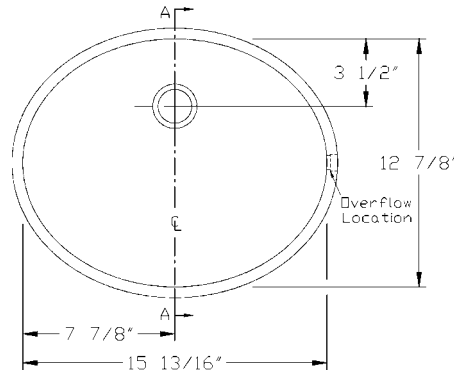

FEATURES

- 12-7/8" x 15-13/16" inside dimensions
- Made with DuPont CORIAN®
- Available with or without overflow
- Seam-Mount installation
- 10 year limited warranty

APPLICABLE STANDARDS

Specified model meets or exceeds the following:

- UPC
- CSI
- ANSI Z 124.3

Note: Lavatory bowl shown with inside bowl dimensions. For outside bowl dimensions add 1-1/16".

FINISHES/COLOR

- Product is available in standard matte or semi-gloss finish
- Refer below for color availability:

PRODUCT SPECIFICATION

The Lavanto® Bastia™ lavatory shall be 12-7/8" x 15-13/16". The lavatory shall be made with DuPont CORIAN® and or like substances which are cast filled acrylic, not coated or laminated, of composite construction meeting ANSI Z 124.3 1986, Type Six and FS WW-P-541E/GEN dated August 1, 1980. The lavatory shall be seam-mounted to the countertop. Lavatory shall meet attached performance characteristics. TFI Lavanto® lavatory _____ color; Model # _____.