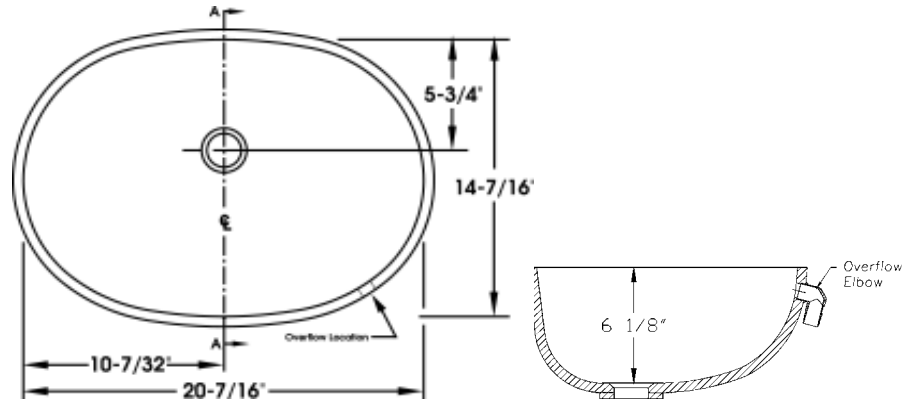

FEATURES

- 14-7/16" x 20-7/16" inside dimensions
- Made with DuPont CORIAN®
- Available with or without overflow
- Seam-Mount installation
- 10 year limited warranty

APPLICABLE STANDARDS

Specified model meets or exceeds the following:

- UPC
- CSI
- ANSI Z 124.3

Note: Lavatory bowl shown with inside bowl dimensions. For outside bowl dimensions add 1-1/16".

FINISHES/COLOR

- Product is available in standard matte or semi-gloss finish
- Refer below for color availability:

PRODUCT SPECIFICATION

The Lavanto® Manchester™ lavatory shall be 14-7/16" x 20-7/16". The lavatory shall be made with DuPont CORIAN® and or like substances which are cast filled acrylic, not coated or laminated, of composite construction meeting ANSI Z 124.3 1986, Type Six and FS WW-P-541E/GEN dated August 1, 1980. The lavatory shall be seam-mounted to the countertop. Lavatory shall meet attached performance characteristics. TFI Lavanto® lavatory _____ color; Model # _____.