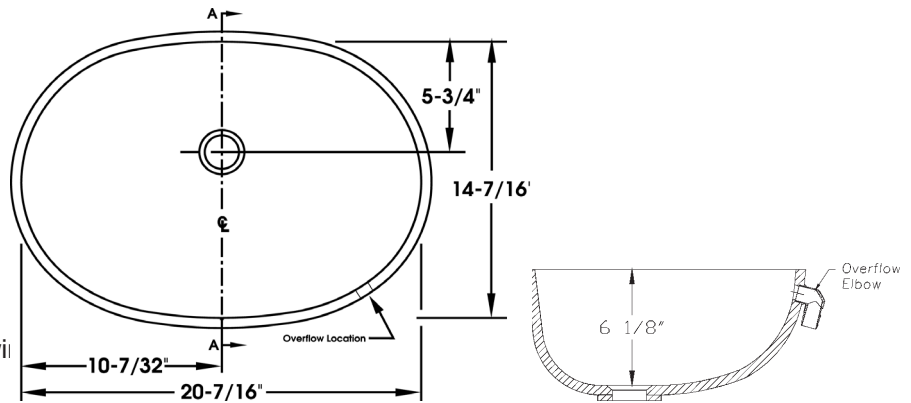

FEATURES

- 14-7/16" x 20-7/16" inside dimensions
- Made with DuPont CORIAN[®]
- Available with or without overflow
- Seam-Mount installation
- 10 year limited warranty

APPLICABLE STANDARDS

Specified model meets or exceeds the following

- UPC
- CSI
- ANSI Z 124.3

Note: Lavatory bowl shown with inside bowl dimensions. For outside bowl dimensions add 1-1/16".

FINISHES/COLOR

- Product is available in standard matte or semi-gloss finish
- Refer below for color availability:

Note:

- * DuPont[™] Corian[®] Terra Collection
- ‡ DuPont[™] Corian[®] Illumination Series

PRODUCT SPECIFICATION

The Lavanto[®] Manchester[™] lavatory shall be 14-7/16" x 20-7/16". The lavatory shall be made with DuPont CORIAN[®] and or like substances which are cast filled acrylic, not coated or laminated, of composite construction meeting ANSI Z 124.3 1986, Type Six and FS WW-P-541E/GEN dated August 1, 1980. The lavatory shall be seam-mounted to the countertop. Lavatory shall meet attached performance characteristics.