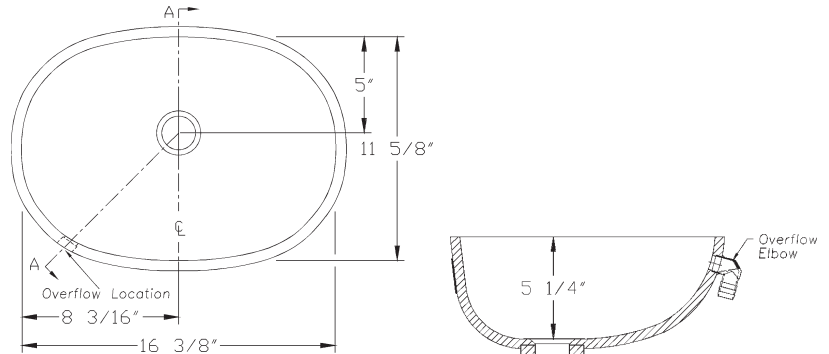

**FEATURES**

- 11-5/8" x 16-3/8" inside dimensions
- Made with DuPont CORIAN<sup>®</sup>
- Available with or without overflow
- Seam-Mount installation
- 10 year limited warranty

**APPLICABLE STANDARDS**

Specified model meets or exceeds the following:

- UPC
- CSI
- ANSI Z 124.3

Note: Lavatory bowl shown with inside bowl dimensions. For outside bowl dimensions add 1-1/16".

**FINISHES/COLOR**

- Product is available in standard matte or semi-gloss finish
- Refer below for color availability:

**Note:**

- \* DuPont<sup>™</sup> Corian<sup>®</sup> Terra Collection
- ‡ DuPont<sup>™</sup> Corian<sup>®</sup> Illumination Series

**PRODUCT SPECIFICATION**

The Lavanto<sup>®</sup> Savannah<sup>™</sup> lavatory shall be 11-5/8" x 16-3/8". The lavatory shall be made with DuPont CORIAN<sup>®</sup> and or like substances which are cast filled acrylic, not coated or laminated, of composite construction meeting ANSI Z 124.3 1986, Type Six and FS WW-P-541E/GEN dated August 1, 1980. The lavatory shall be seam-mounted to the countertop. Lavatory shall meet attached performance characteristics.