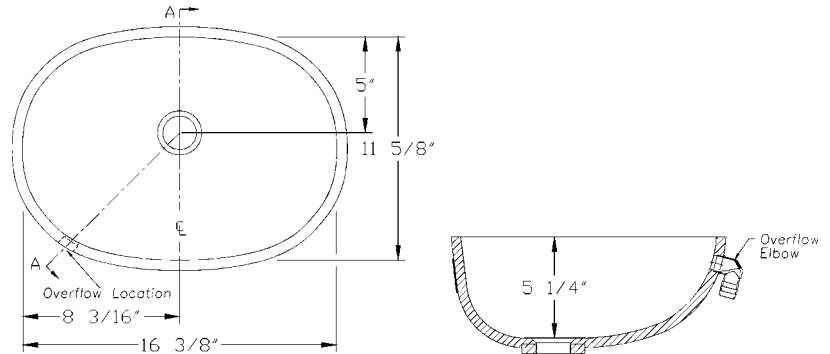

FEATURES

- 11-5/8" x 16-3/8" inside dimensions
- Made with DuPont CORIAN®
- Available with or without overflow
- Seam-Mount installation
- 10 year limited warranty

APPLICABLE STANDARDS

Specified model meets or exceeds the following:

- UPC
- CSI
- ANSI Z 124.3

Note: Lavatory bowl shown with inside bowl dimensions. For outside bowl dimensions add 1-1/16".

FINISHES/COLOR

- Product is available in standard matte or semi-gloss finish
- Refer below for color availability:

PRODUCT SPECIFICATION

The Lavanto® Savannah™ lavatory shall be 11-5/8" x 16-3/8". The lavatory shall be made with DuPont CORIAN® and or like substances which are cast filled acrylic, not coated or laminated, of composite construction meeting ANSI Z 124.3 1986, Type Six and FS WW-P-541E/GEN dated August 1, 1980. The lavatory shall be seam-mounted to the countertop. Lavatory shall meet attached performance characteristics. TFI Lavanto® lavatory _____ color; Model # _____.