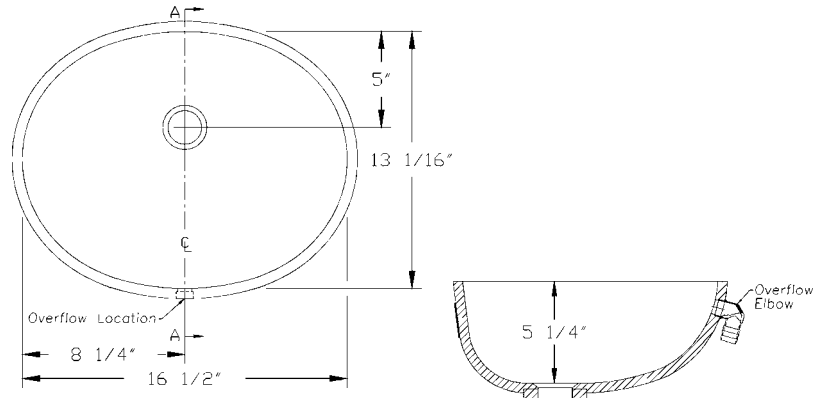

FEATURES

- 13-1/16" x 16-1/2" inside dimensions
- Made with DuPont CORIAN®
- Available with or without overflow
- Seam-Mount installation
- 10 year limited warranty

APPLICABLE STANDARDS

Specified model meets or exceeds the following:

- UPC
- CSI
- ANSI Z 124.3

Note: Lavatory bowl shown with inside bowl dimensions. For outside bowl dimensions add 1-1/16".

FINISHES/COLOR

- Product is available in standard matte or semi-gloss finish
- Refer below for color availability:

PRODUCT SPECIFICATION

The Lavanto® Lexington™ lavatory shall be 13-1/16" x 16-1/2". The lavatory shall be made with DuPont CORIAN® and or like substances which are cast filled acrylic, not coated or laminated, of composite construction meeting ANSI Z 124.3 1986, Type Six and FS WW-P-541E/GEN dated August 1, 1980. The lavatory shall be seam-mounted to the countertop. Lavatory shall meet attached performance characteristics. TFI Lavanto® lavatory _____ color; Model # _____.