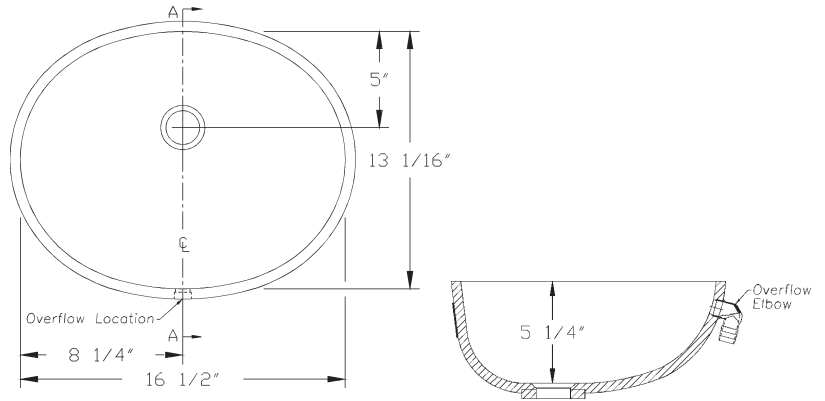

**FEATURES**

- 13-1/16" x 16-1/2" inside dimensions
- Made with DuPont CORIAN<sup>®</sup>
- Available with or without overflow
- Seam-Mount installation
- 10 year limited warranty

**APPLICABLE STANDARDS**

Specified model meets or exceeds the following:

- UPC
- CSI
- ANSI Z 124.3

Note: Lavatory bowl shown with inside bowl dimensions. For outside bowl dimensions add 1-1/16".

**FINISHES/COLOR**

- Product is available in standard matte or semi-gloss finish
- Refer below for color availability:

**Note:**

- \* DuPont<sup>™</sup> Corian<sup>®</sup> Terra Collection
- ‡ DuPont<sup>™</sup> Corian<sup>®</sup> Illumination Series

**PRODUCT SPECIFICATION**

The Lavanto<sup>®</sup> Lexington<sup>™</sup> lavatory shall be 13-1/16" x 16-1/2". The lavatory shall be made with DuPont CORIAN<sup>®</sup> and or like substances which are cast filled acrylic, not coated or laminated, of composite construction meeting ANSI Z 124.3 1986, Type Six and FS WW-P-541E/GEN dated August 1, 1980. The lavatory shall be seam-mounted to the countertop. Lavatory shall meet attached performance characteristics.