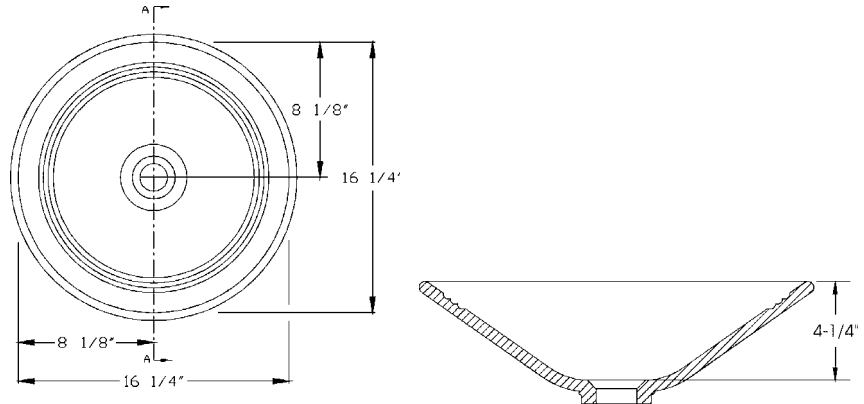

FEATURES

- 16-1/4" Diameter
- Made with DuPont CORIAN®
- 10 year limited warranty

APPLICABLE STANDARDS

Specified model meets or exceeds the following:

- UPC
- CSI
- ANSI Z 124.3

Note: Lavatory bowl shown with outside bowl dimensions.

PRODUCT SPECIFICATION

The Lavanto® Niagara™ lavatory shall be 16-1/4". The lavatory shall be made with DuPont CORIAN® and or like substances which are cast filled acrylic, not coated or laminated, of composite construction meeting ANSI Z 124.3 1986, Type Six and FS WW-P-541E/GEN dated August 1, 1980. The lavatory shall be seam-mounted to the countertop. Lavatory shall meet attached performance characteristics. TFI Lavanto® lavatory _____ color; Model # _____.