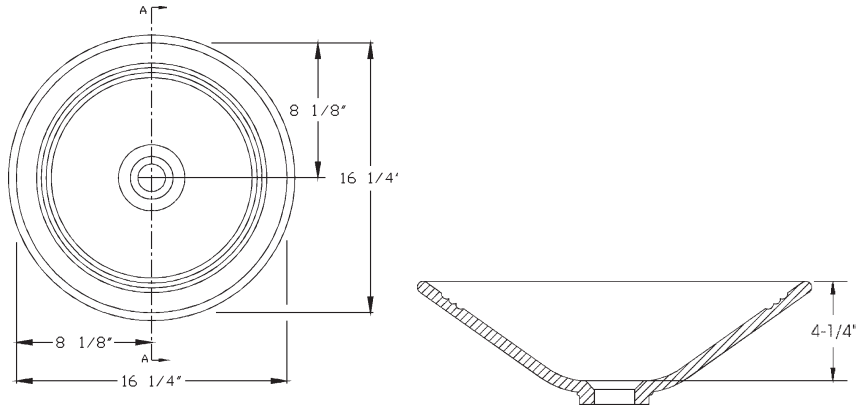

FEATURES

- 16-1/4" Diameter
- Made with DuPont CORIAN[®]
- 10 year limited warranty

APPLICABLE STANDARDS

Specified model meets or exceeds the following:

- UPC
- CSI
- ANSI Z 124.3

Note: Lavatory bowl shown with outside bowl dimensions.

Note:

- * DuPont[™] Corian[®] Terra Collection
- ‡ DuPont[™] Corian[®] Illumination Series

PRODUCT SPECIFICATION

The Lavanto[®] Niagara[™] lavatory shall be 16-1/4". The lavatory shall be made with DuPont CORIAN[®] and or like substances which are cast filled acrylic, not coated or laminated, of composite construction meeting ANSI Z 124.3 1986, Type Six and FS WW-P-541E/GEN dated August 1, 1980. The lavatory shall be seam-mounted to the countertop. Lavatory shall meet attached performance characteristics.