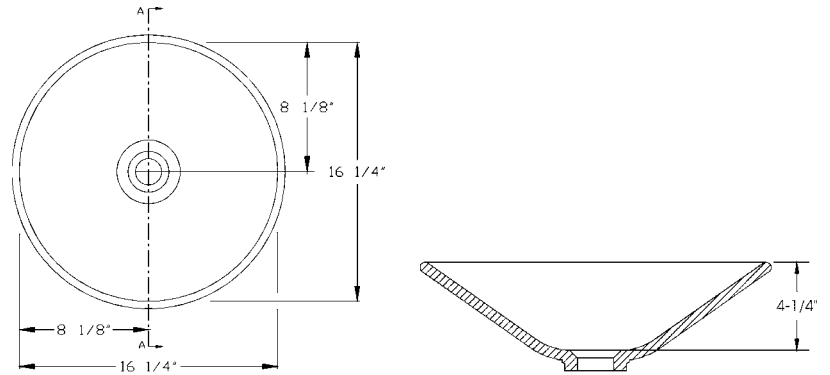

### FEATURES

- 16-1/4" Diameter
- Made with DuPont CORIAN®
- 10 year limited warranty

### APPLICABLE STANDARDS

Specified model meets or exceeds the following:

- UPC
- CSI
- ANSI Z 124.3

Note: Lavatory bowl shown with outside bowl dimensions.

### PRODUCT SPECIFICATION

The Lavanto® Yukon™ lavatory shall be 16-1/4". The lavatory shall be made with DuPont CORIAN® and or like substances which are cast filled acrylic, not coated or laminated, of composite construction meeting ANSI Z 124.3 1986, Type Six and FS WW-P-541E/GEN dated August 1, 1980. The lavatory shall be seam-mounted to the countertop. Lavatory shall meet attached performance characteristics.