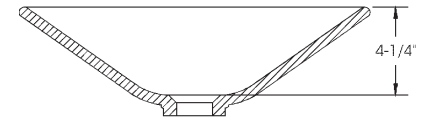

**FEATURES**

- 16-1/4" Diameter
- Made with DuPont CORIAN<sup>®</sup>
- 10 year limited warranty

**APPLICABLE STANDARDS**

Specified model meets or exceeds the following:

- UPC
- CSI
- ANSI Z 124.3

Note: Lavatory bowl shown with outside bowl dimensions.

**Note:**

- \* DuPont™ Corian® Terra Collection
- ‡ DuPont™ Corian® Illumination Series

**PRODUCT SPECIFICATION**

The Lavanto<sup>®</sup> Yukon™ lavatory shall be 16-1/4". The lavatory shall be made with DuPont CORIAN<sup>®</sup> and or like substances which are cast filled acrylic, not coated or laminated, of composite construction meeting ANSI Z 124.3 1986, Type Six and FS WW-P-541E/GEN dated August 1, 1980. The lavatory shall be seam-mounted to the countertop. Lavatory shall meet attached performance characteristics.