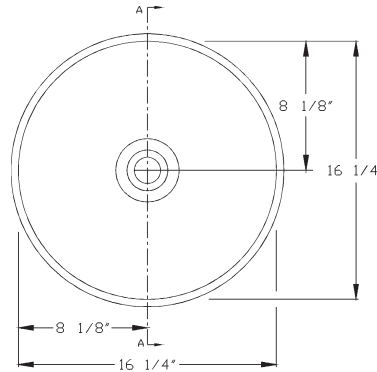

**FEATURES**

- 16-1/4" Diameter
- Made with DuPont CORIAN<sup>®</sup>
- 10 year limited warranty

**APPLICABLE STANDARDS**

Specified model meets or exceeds the following:

- UPC
- CSI
- ANSI Z 124.3

Note: Lavatory bowl shown with outside bowl dimensions.

**Note:**

- \* DuPont™ Corian® Terra Collection
- ‡ DuPont™ Corian® Illumination Series

**PRODUCT SPECIFICATION**

The Lavanto<sup>®</sup> Yukon™ lavatory shall be 16-1/4". The lavatory shall be made with DuPont CORIAN<sup>®</sup> and or like substances which are cast filled acrylic, not coated or laminated, of composite construction meeting ANSI Z 124.3 1986, Type Six and FS WW-P-541E/GEN dated August 1, 1980. The lavatory shall be seam-mounted to the countertop. Lavatory shall meet attached performance characteristics.