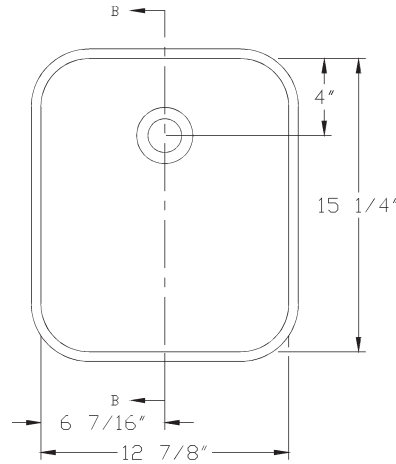

FEATURES

- 15-1/4" x 12-7/8" inside dimensions
- Made with DuPont CORIAN[®]
- Available with or without overflow
- Seam-Mount installation
- 10 year limited warranty

APPLICABLE STANDARDS

Specified model meets or exceeds the following:

- UPC
- CSI
- ANSI Z 124.3

Note: Lavatory bowl shown with inside bowl dimensions. For outside bowl dimensions add 1-1/16".

FINISHES/COLOR

- Product is available in standard matte or semi-gloss finish
- Refer below for color availability:

Note:

- * DuPont[™] Corian[®] Terra Collection
- ‡ DuPont[™] Corian[®] Illumination Series

PRODUCT SPECIFICATION

The Lavanto[®] Ventura[™] lavatory shall be 15-1/4" x 12-7/8". The lavatory shall be made with DuPont CORIAN[®] and or like substances which are cast filled acrylic, not coated or laminated, of composite construction meeting ANSI Z 124.3 1986, Type Six and FS WW-P-541E/GEN dated August 1, 1980. The lavatory shall be seam-mounted to the countertop. Lavatory shall meet attached performance characteristics.