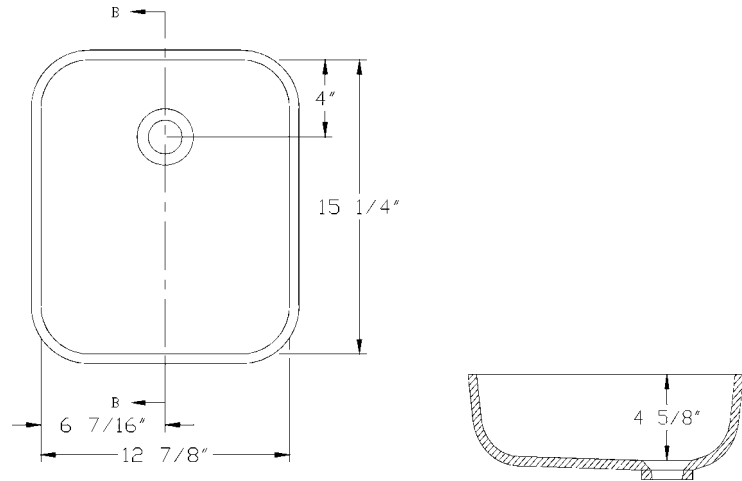

### FEATURES

- 15-1/4" x 12-7/8" inside dimensions
- Made with DuPont CORIAN®
- Available with or without overflow
- Seam-Mount installation
- 10 year limited warranty

### APPLICABLE STANDARDS

Specified model meets or exceeds the following:

- UPC
- CSI
- ANSI Z 124.3

Note: Lavatory bowl shown with inside bowl dimensions. For outside bowl dimensions add 1-1/16".

### PRODUCT SPECIFICATION

The Lavanto® Ventura™ lavatory shall be 15-1/4" x 12-7/8". The lavatory shall be made with DuPont CORIAN® and or like substances which are cast filled acrylic, not coated or laminated, of composite construction meeting ANSI Z 124.3 1986, Type Six and FS WW-P-541E/GEN dated August 1, 1980. The lavatory shall be seam-mounted to the countertop. Lavatory shall meet attached performance characteristics. TFI Lavanto® lavatory \_\_\_\_\_ color; Model # \_\_\_\_\_.