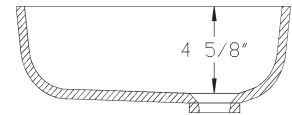

FEATURES

- 15-1/4" x 12-7/8" inside dimensions
- Made with DuPont CORIAN[®]
- Available with or without overflow
- Seam-Mount installation
- 10 year limited warranty

APPLICABLE STANDARDS

Specified model meets or exceeds the following:

- UPC
- CSI
- ANSI Z 124.3

Note: Lavatory bowl shown with inside bowl dimensions. For outside bowl dimensions add 1-1/16".

FINISHES/COLOR

- Product is available in standard matte or semi-gloss finish
- Refer below for color availability:

Note:

- * DuPont[™] Corian[®] Terra Collection
- ‡ DuPont[™] Corian[®] Illumination Series

PRODUCT SPECIFICATION

The Lavanto[®] Ventura[™] lavatory shall be 15-1/4" x 12-7/8". The lavatory shall be made with DuPont CORIAN[®] and or like substances which are cast filled acrylic, not coated or laminated, of composite construction meeting ANSI Z 124.3 1986, Type Six and FS WW-P-541E/GEN dated August 1, 1980. The lavatory shall be seam-mounted to the countertop. Lavatory shall meet attached performance characteristics.